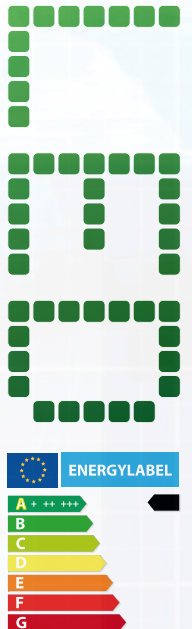

# Primaelux® light® LED 36W Class I

**ALSO AVAILABLE WITH  
BATTERY IN 21W**

Visit our website  
for more information:  
[www.boselektro.com](http://www.boselektro.com)

Our new generation of LED fittings make use of the latest COB technology. Multi LED chips are grouped to form 1 light source.

- Class 1 IP 54
- Sustainable lighting, green label certification
- Adjustable bracket for correct positioning
- Rubber buffer strip and plastic handle

- With built-in socket 2p+earth 16A, only with the 36W
- On/off switch at the back
- Full aluminium housing
- Good light dispersal

**Lots of light. Little energy.**